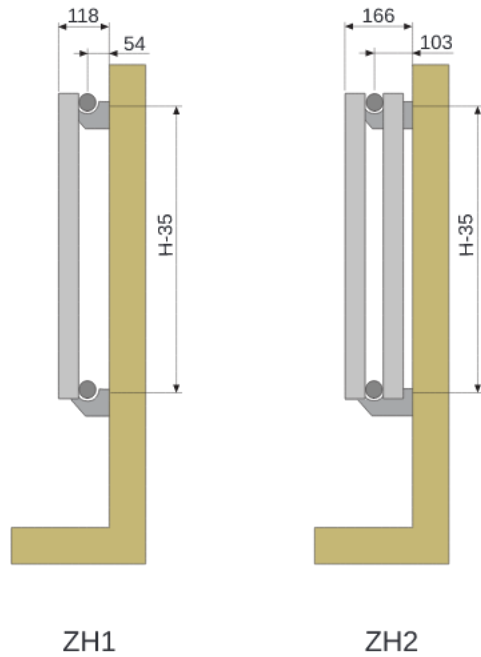

Check the bearing surface for load-carrying capacity.
 For safety reasons wall plugs and screws aren't delivered.
 Contact your dealer for the right type of screws / plugs.
 Observe special requirements for e.g. public buildings.

ZH1

ZH2

Operating pressure : Max.4bar

ZH1

ZH2