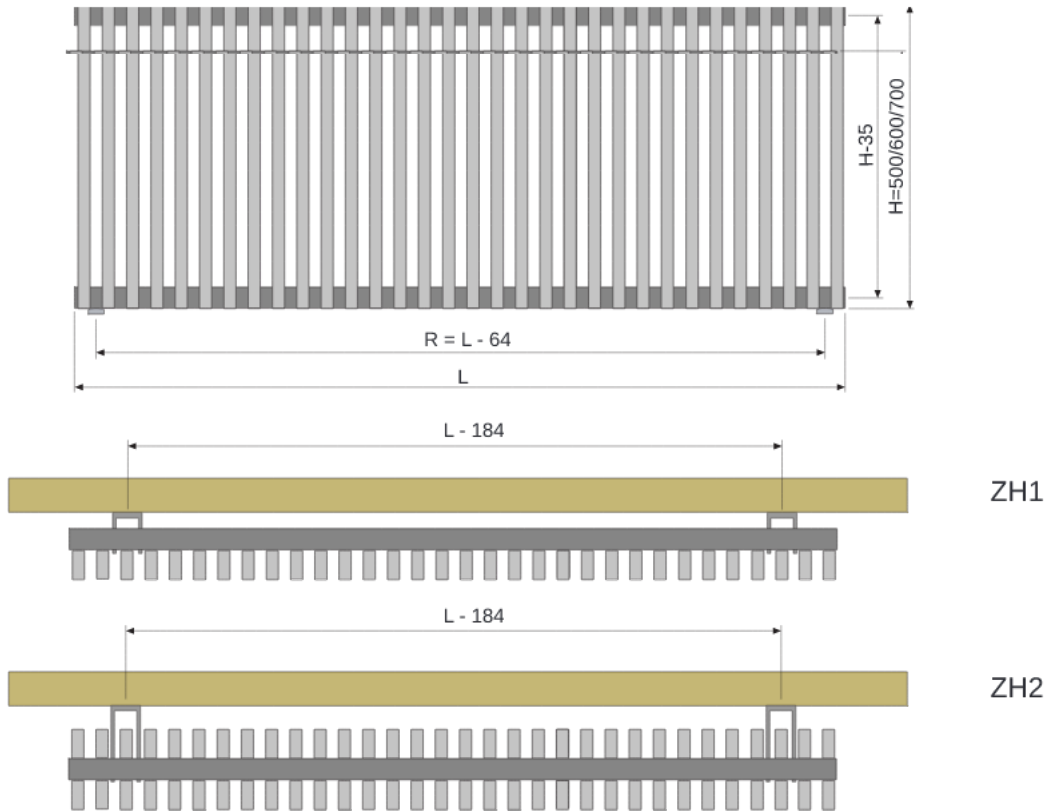

Check the bearing surface for load-carrying capacity.
 For safety reasons wall plugs and screws aren't delivered.
 Contact your dealer for the right type of screws / plugs.
 Observe special requirements for e.g. public buildings.

ZH1

ZH2

Operating pressure : Max.4bar

ZH1

ZH2