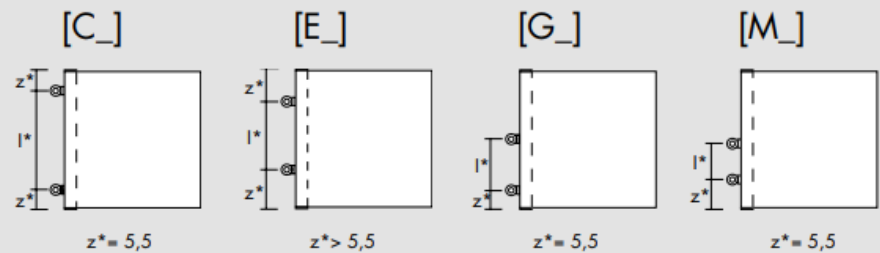

Kcal = Watt x 0.860
BTU = Watt x 3.413

Watt Δt 60° = Watt Δt 50° x 1.264
Watt Δt 40° = Watt Δt 50° x 0.750
Watt Δt 30° = Watt Δt 50° x 0.518
Watt Δt 20° = Watt Δt 50° x 0.307

p max = 10.0 bar

Standard connection / Raccord standard
Standard Anschluss / Conexión estándar

Special connection / Raccord spéciale / Speziell Anschluss / Conexión especial