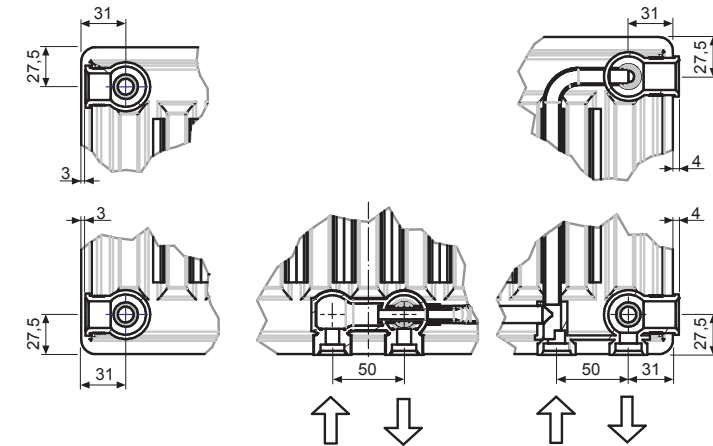

Head Office

The Radiator Centre, 7 Holywell Hill, St Albans, AL1 1EU

Tel: 01727 840344